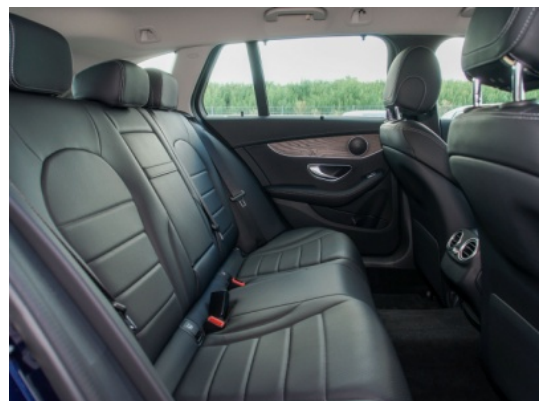

Mercedes-Benz C 200 T Exclusive

€ 1.000,- € Inzahlungnahme Bonus **Junge Sterne**

Diesel-Umtauschprämie*

500,- € Sofort-Bonus bei Kauf von Komplettträgern

*Details zu den genauen Bedingungen erhalten Sie von Ihrem Verkauferteam in Ihrer Mercedes-Benz Niederlassung.

**Ihr Junger Stern direkt vom Hersteller.
Mercedes-Benz Niederlassung Ulm/Schwäbisch Gmünd**

Order number 09239GW263